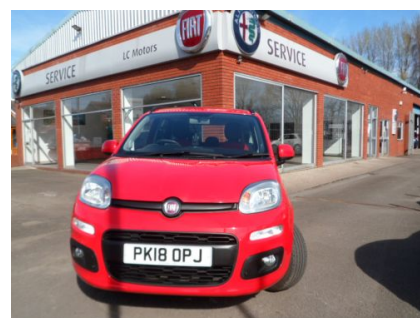

**FIAT PANDA LOUNGE 1.2**

**£8,295**

**Mar 2018**

**23988 miles**

**Manual**

**Petrol**

**Features**

**ULEZ Compliant**  
**2 Keys Supplied**  
**50/50 Split Folding Rear Seat**  
**Auto Door Locking**  
**Body Coloured Door Mirrors**  
**DAB Digital Radio**  
**Driver Airbag**  
**ESC + ASR + HILL HOLD (Panda Model)**  
**ASR**  
**Factory Fitted Immobiliser**  
**Height Adjustable Steering Wheel**

**Very Rare Car**  
**5 Speed Manual Gear Box**  
**ABS with EBD (Electronic Brake Distribution )**  
**Bluetooth System**  
**Body Coloured Front Grill**  
**Daytime Running Lights**  
**Driver's Knee Airbag**  
**Euro 6 Engine**  
**MSR and Hill Hold**  
**Folding Rear Seats**

**15inch Multispoke Alloy Wheels**  
**6 Air Bag System**  
**Air Conditioning With Pollen Filter**  
**Body Color Bumpers**  
**Central Locking**  
**Door Protection Strips**  
**Dualdrive™ Electric Power Steering (City Steer)**  
**ESP**  
**Exterior Temperature Sensor**  
**Gear Shift Indicator**